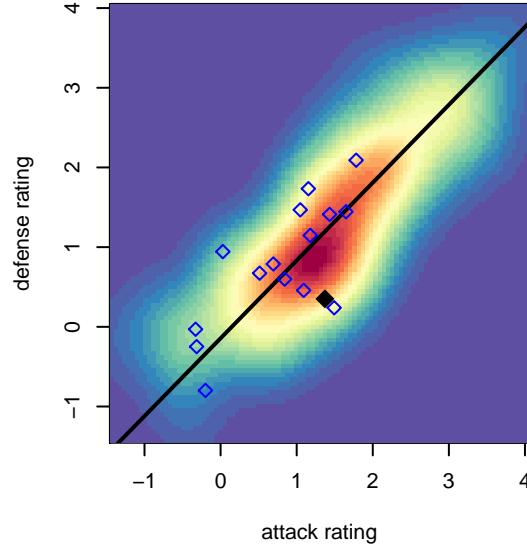

Venues played:
 2017 Beaverton Cup U14 Bronze
 2017 Mt Hood Challenge U14 Silver
 2017 PTT G04 Division 1 White
 2017 OYS PTT Presidents Cup G04

Thelo Rage G04
 Dots are actual minus expected GF (blue circles) and GA (red triangles).
 Blue line is smoothed change in attack strength. Red is smoothed change in defense strength.

**attack and defense variance (black dot)
relative to other teams
and top 10 in region**

**attack and defense rating
relative to others at age
and all opponents in last 13 months**

Performance relative to 13 month average