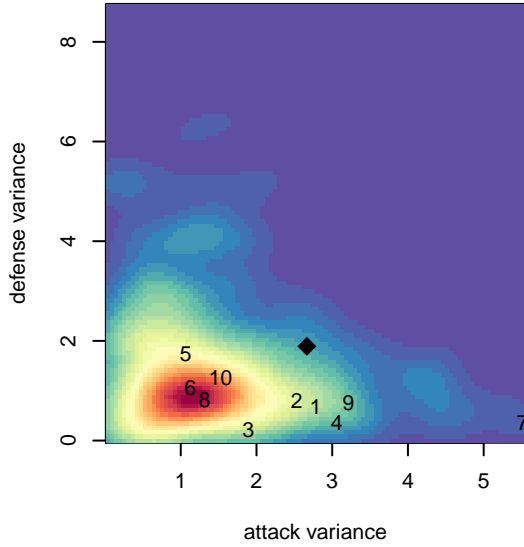

Thelo Rage G04

Thelo United Futbol
 Milwaukie, OR
 G04 total strength=1048
 attack=3.94 defense=1.42
 fall league = PTT G04 Div 1 White

alt names used:
 Thelo 04G Rage
 Thelo 04G Rage
 Thelo Rage
 Thelo United Rage

Venues played:
 2017 Beaverton Cup U14 Bronze
 2017 Mt Hood Challenge U14 Silver
 2017 PTT G04 Division 1 White
 2017 OYS PTT Presidents Cup G04

Thelo Rage G04
 Dots are actual minus expected GF (blue circles) and GA (red triangles).
 Blue line is smoothed change in attack strength. Red is smoothed change in defense strength.

**attack and defense variance (black dot)
relative to other teams
and top 10 in region**

**attack and defense rating
relative to others at age
and all opponents in last 13 months**

Performance relative to 13 month average