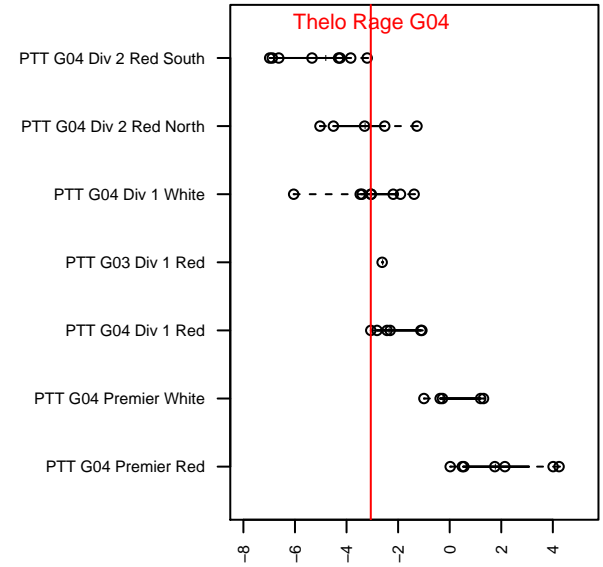

Venues played:
 2017 Beaverton Cup U14 Bronze
 2017 Mt Hood Challenge U14 Silver
 2017 PTT G04 Division 1 White
 2017 OYS PTT Presidents Cup G04

Thelo Rage G04
 Dots are actual minus expected GF (blue circles) and GA (red triangles).
 Blue line is smoothed change in attack strength. Red is smoothed change in defense strength.

**attack and defense variance (black dot)
relative to other teams
and top 10 in region**

**attack and defense rating
relative to others at age
and all opponents in last 13 months**

Performance relative to 13 month average